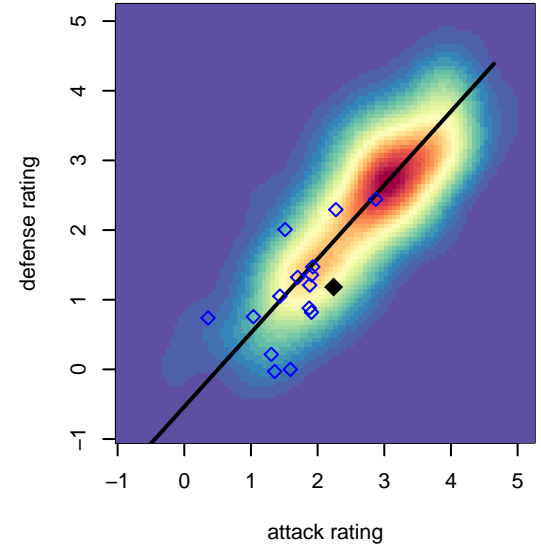

Venues played:
 2016 Spr Idaho D3 U15/16 Division 2 North
 2016 Canyon Rim Classic U16-17B U17
 2016 PVSC Spring Classic BU16
 2016 ID Directors Cup High School U18

Mountain Home SC Strikers B01
 Dots are actual minus expected GF (blue circles) and GA (red triangles).
 Blue line is smoothed change in attack strength. Red is smoothed change in defense strength.

**attack and defense variance (black dot)
relative to other teams
and top 10 in region**

**attack and defense rating
relative to others at age
and all opponents in last 13 months**

**attack and defense rating
relative to others at age
and all opponents in last 13 months**

Performance relative to 13 month average

Performance relative to 13 month average

Distribution of opponents
 Red = Lose zone, Blue = Win zone, Green = Even
 Black line separates win/lose zones

lot. A=Neither has attack advantage, B=Opponent has both attack and defense advantage, C=Opponent has both attack and defense disadvantage, D=Both have