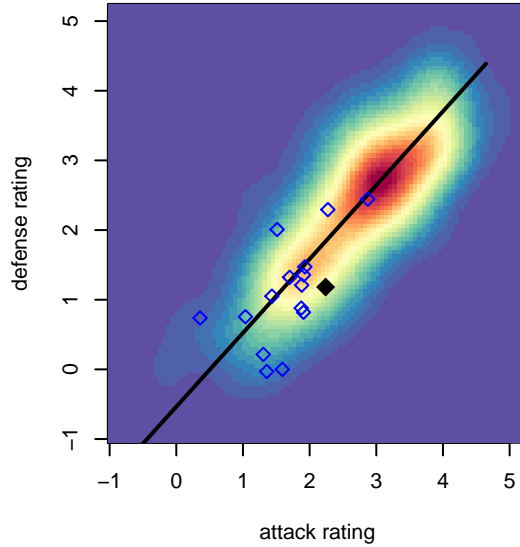

Venues played:
 2016 Spr Idaho D3 U15/16 Division 2 North
 2016 Canyon Rim Classic U16-17B U17
 2016 PVSC Spring Classic BU16
 2016 ID Directors Cup High School U18

Mountain Home SC Strikers B01
 Dots are actual minus expected GF (blue circles) and GA (red triangles).
 Blue line is smoothed change in attack strength. Red is smoothed change in defense strength.

**attack and defense variance (black dot)
relative to other teams
and top 10 in region**

**attack and defense rating
relative to others at age
and all opponents in last 13 months**

**attack and defense rating
relative to others at age
and all opponents in last 13 months**

Performance relative to 13 month average

Performance relative to 13 month average

Distribution of opponents
 Red = Lose zone, Blue = Win zone, Green = Even
 Black line separates win/lose zones

lot. A=Neither has attack advantage, B=Opponent has both attack and defense advantage, C=Opponent has both attack and defense disadvantage, D=Both have