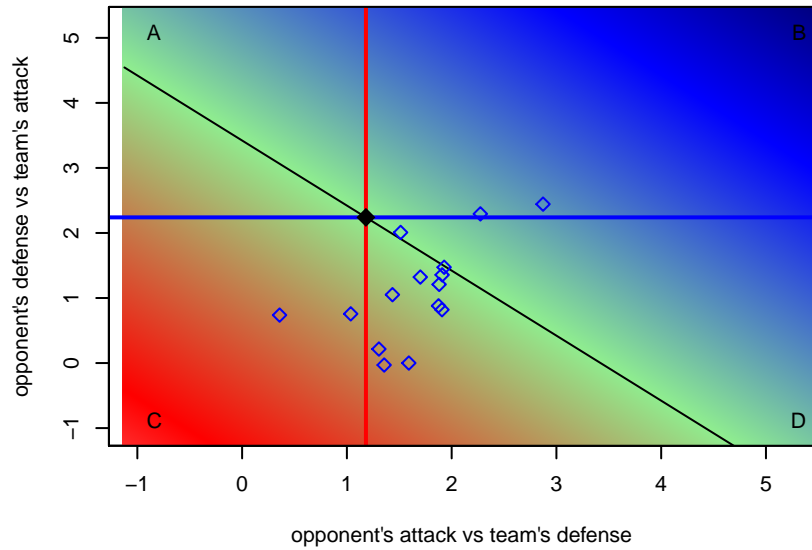

Venues played:
 2016 Spr Idaho D3 U15/16 Division 2 North
 2016 Canyon Rim Classic U16-17B U17
 2016 PVSC Spring Classic BU16
 2016 ID Directors Cup High School U18

Mountain Home SC Strikers B01
 Dots are actual minus expected GF (blue circles) and GA (red triangles).
 Blue line is smoothed change in attack strength. Red is smoothed change in defense strength.

**attack and defense variance (black dot)
relative to other teams
and top 10 in region**

**attack and defense rating
relative to others at age
and all opponents in last 13 months**

**attack and defense rating
relative to others at age
and all opponents in last 13 months**

Performance relative to 13 month average

Performance relative to 13 month average

Distribution of opponents
 Red = Lose zone, Blue = Win zone, Green = Even
 Black line separates win/lose zones

lot. A=Neither has attack advantage, B=Opponent has both attack and defense advantage, C=Opponent has both attack and defense disadvantage, D=Both have